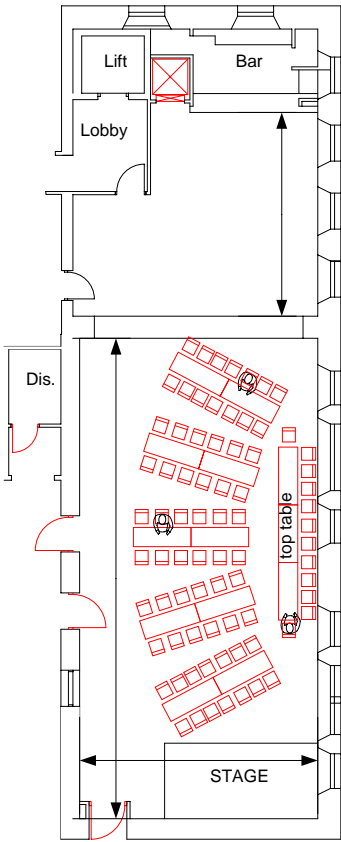

ISLESBURGH COMMUNITY CENTRE ROOM 16 - WEDDING LAYOUTS
(Maximum numbers - 120)

WEDDING (76 seats)

WEDDING (120 > 140 seats)