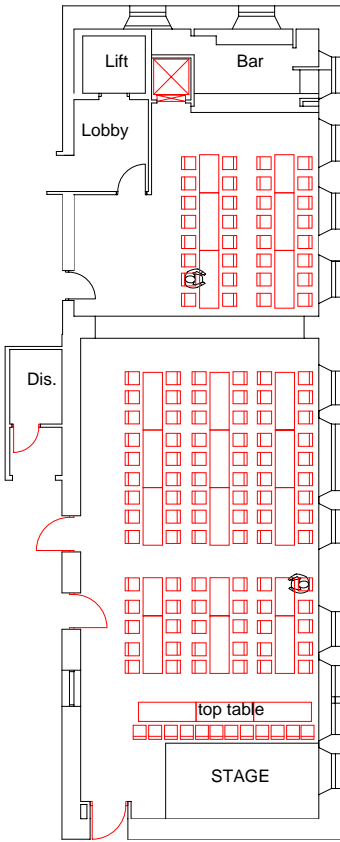

ISLESBURGH COMMUNITY CENTRE ROOM 16 - WEDDING LAYOUTS
(Maximum numbers - 120)

WEDDING (76 seats)

WEDDING (120 > 140 seats)