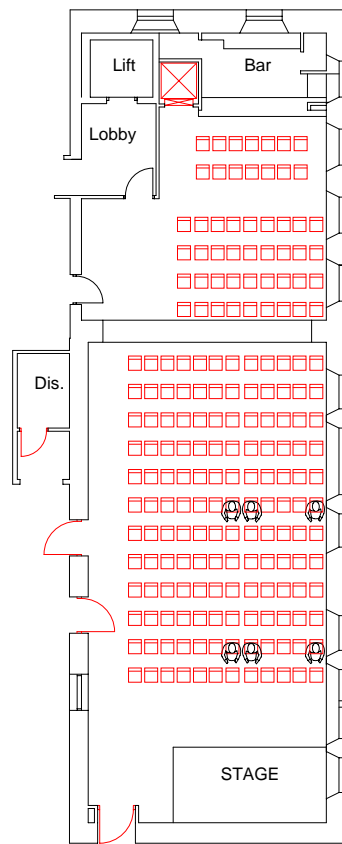

ISLESBURGH COMMUNITY CENTRE – ROOM 16 - CONCERTS
(Maximum numbers - 120)

CONCERT 2

CONCERT 1