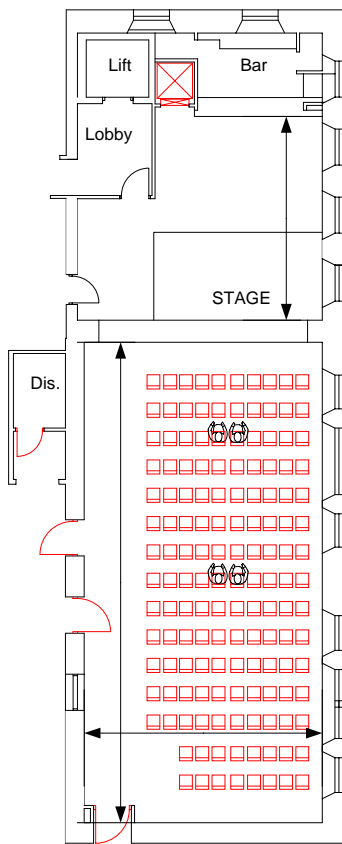

ISLESBURGH COMMUNITY CENTRE – ROOM 16 - CONCERTS
(Maximum numbers - 120)

CONCERT 2

CONCERT 1