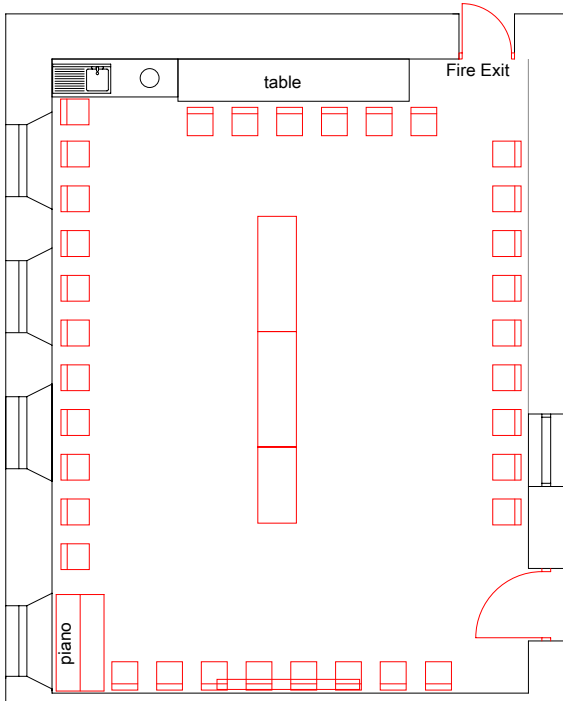

# ISLESBURGH COMMUNITY CENTRE -ROOM 12 - FUNCTION

(Maximum numbers - 60 )

CHEESE AND WINE (Max. 34)

CHEESE AND WINE (Max. 32)

1 METRE GRID