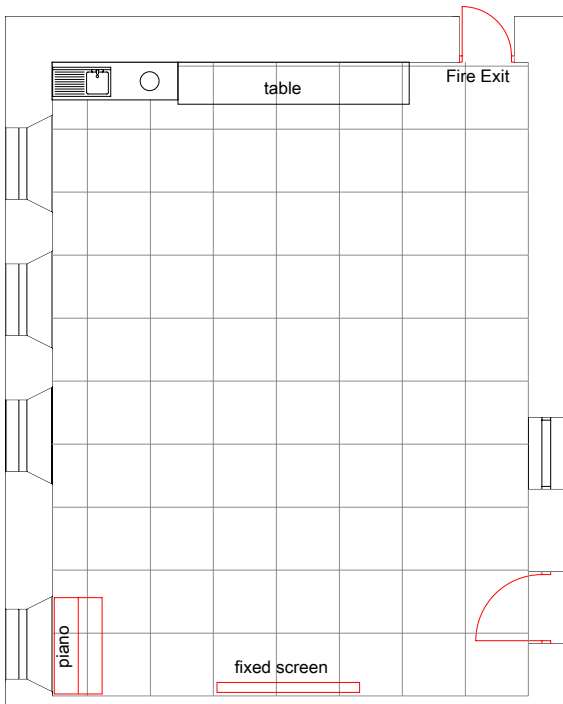

# ISLESBURGH COMMUNITY CENTRE -ROOM 12 - FUNCTION

(Maximum numbers - 60 )

CHEESE AND WINE (Max. 34)

CHEESE AND WINE (Max. 32)

1 METRE GRID