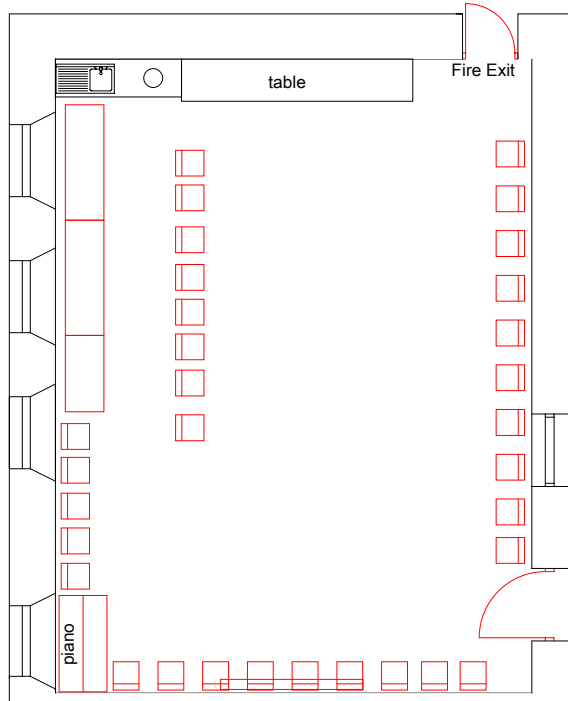

# ISLESBURGH COMMUNITY CENTRE -ROOM 12 - FUNCTION

(Maximum numbers - 60 )

CHEESE AND WINE (Max. 34)

CHEESE AND WINE (Max. 32)

1 METRE GRID