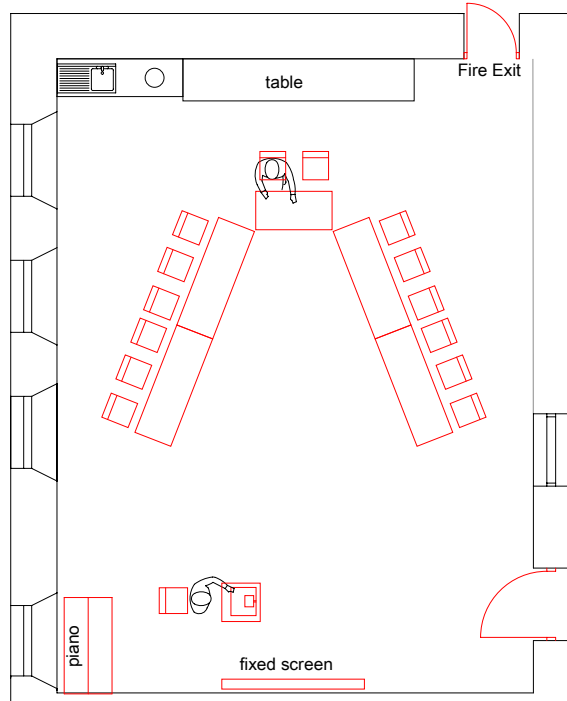

ISLESBURGH COMMUNITY CENTRE – ROOM 12 - TRAINING
(Maximum numbers - 60)

TRAINING (Max.20)

TRAINING (14)

EXAMINATION (Max. 12)