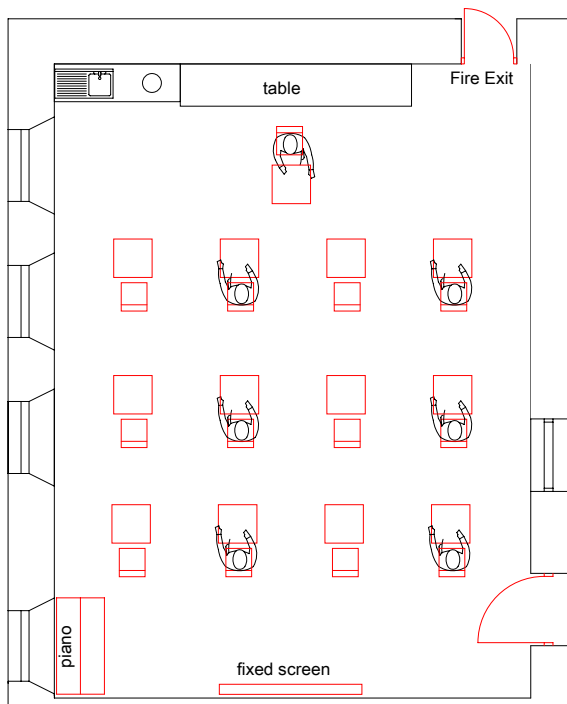

ISLESBURGH COMMUNITY CENTRE – ROOM 12 - TRAINING
(Maximum numbers - 60)

TRAINING (Max.20)

TRAINING (14)

EXAMINATION (Max. 12)