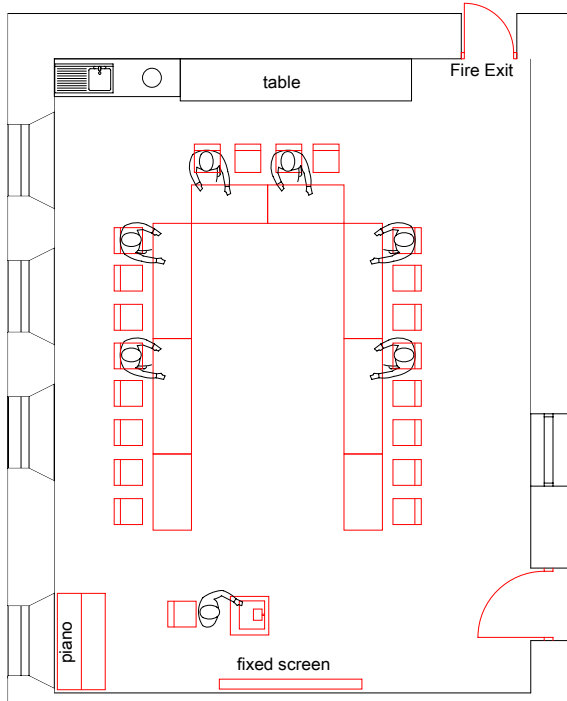

ISLESBURGH COMMUNITY CENTRE – ROOM 12 - TRAINING
(Maximum numbers - 60)

TRAINING (Max.20)

TRAINING (14)

EXAMINATION (Max. 12)