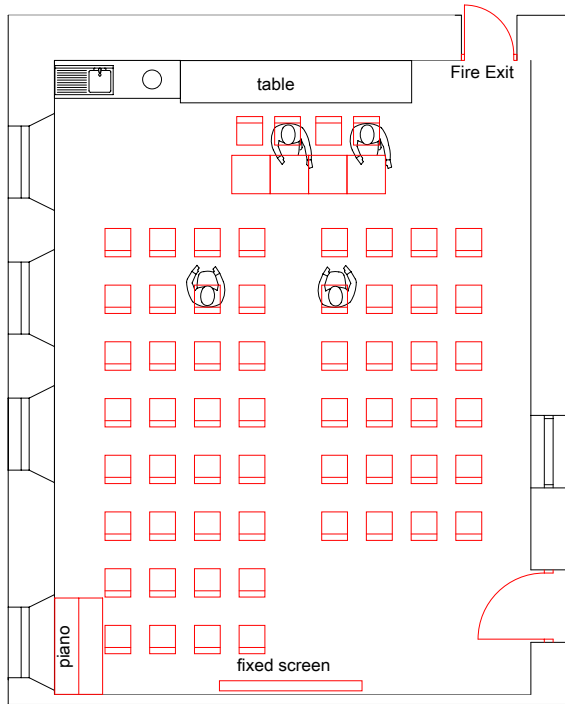

# ISLESBURGH COMMUNITY CENTRE- ROOM 12 - MEETINGS

(Maximum numbers - 60 )

PUBLIC MEETING (Max. 60)

MEETING (Max. 30)

MEETING (Max. 24)