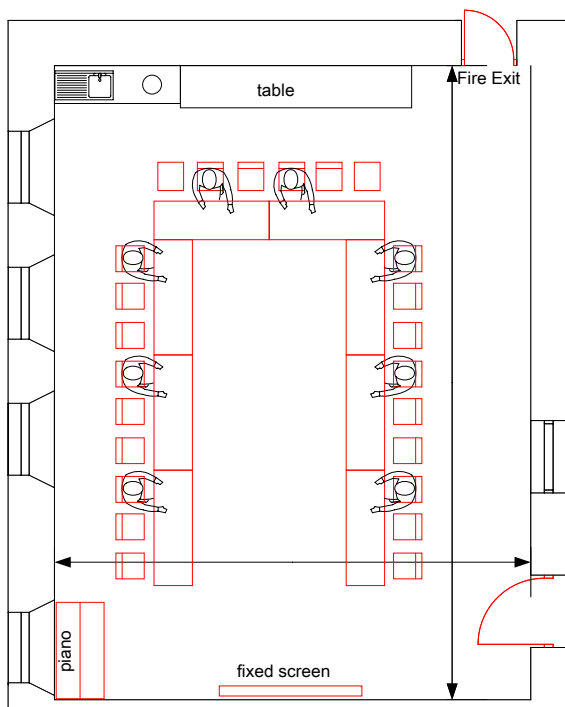

# ISLESBURGH COMMUNITY CENTRE- ROOM 12 - MEETINGS

(Maximum numbers - 60 )

PUBLIC MEETING (Max. 60)

MEETING (Max. 30)

MEETING (Max. 24)