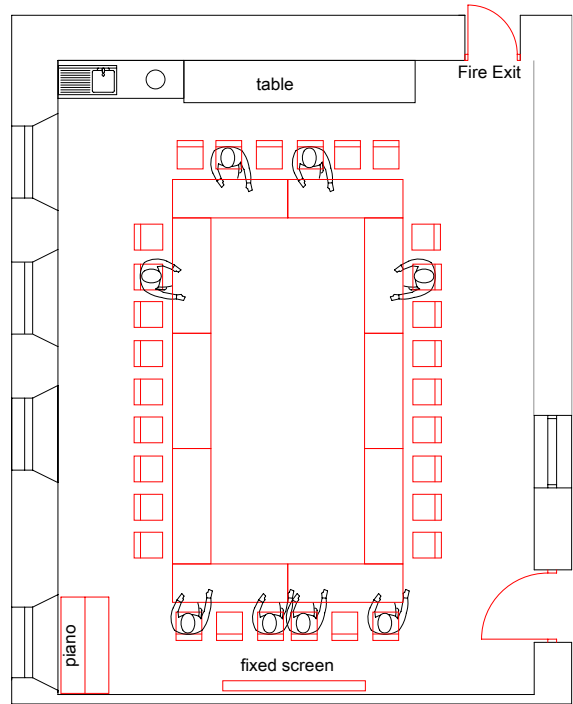

# ISLESBURGH COMMUNITY CENTRE- ROOM 12 - MEETINGS

(Maximum numbers - 60 )

PUBLIC MEETING (Max. 60)

MEETING (Max. 30)

MEETING (Max. 24)