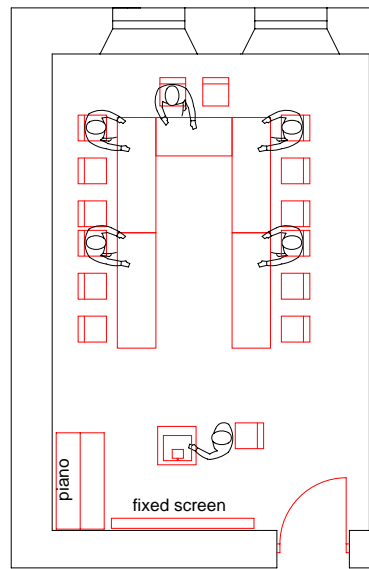

ISLESBURGH COMMUNITY CENTRE – ROOM 11 – TRAINING/MEETING
(Maximum numbers - 25)

1.00M GRID AT 1:100

TRAINING (Visual Aids)

Room 11