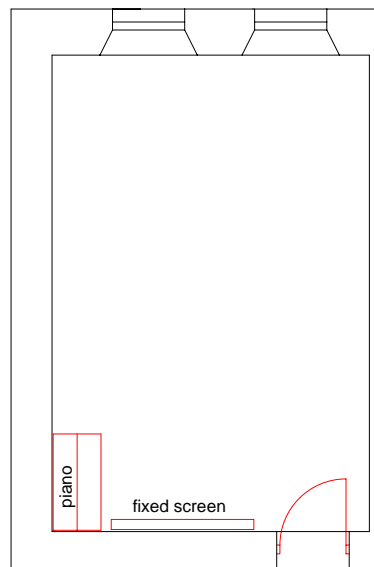

ISLESBURGH COMMUNITY CENTRE – ROOM 11 – TRAINING/MEETING
(Maximum numbers - 25)

1.00M GRID AT 1:100

TRAINING (Visual Aids)

Room 11